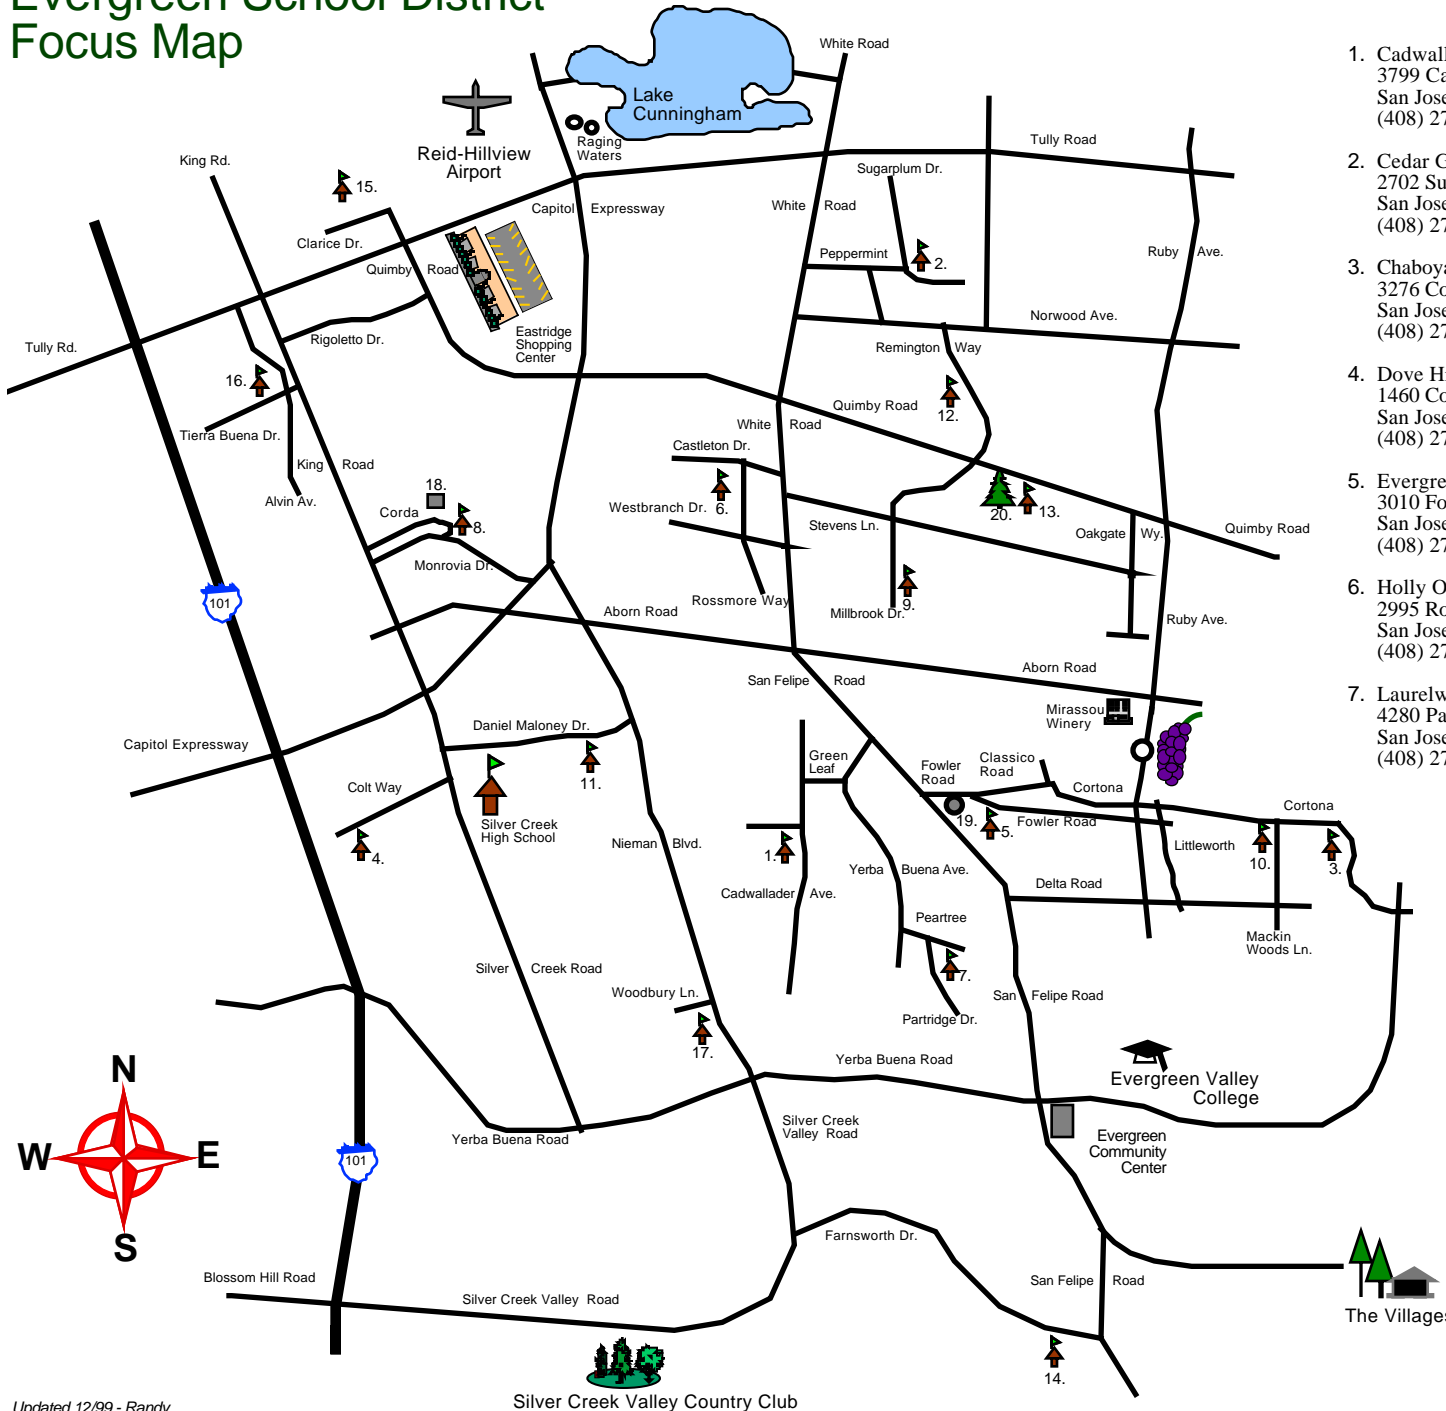

# Evergreen School District Focus Map

- |   |  |
|---|--|
| 1. Cadwallader Elementary<br>3799 Cadwallader Road.<br>San Jose, CA 95121<br>(408) 270-4950 | 8. Ley Va Middle School<br>1865 Monrovia Drive<br>San Jose, CA 95121<br>(408) 270-4992         |
| 2. Cedar Grove Elementary<br>2702 Sugarplum Drive<br>San Jose, CA 95148<br>(408) 270-4958   | 9. Millbrook Elementary<br>3200 Millbrook Drive<br>San Jose, CA 95148<br>(408) 270-6767        |
| 3. Chaboya Middle School<br>3276 Cortona<br>San Jose, CA 95135<br>(408) 270-6900            | 10. Tom Matsumoto Elementary<br>4121 Mackin Woods Lane<br>San Jose, CA 95135<br>(408) 223-4873 |
| 4. Dove Hill Elementary<br>1460 Colt Way<br>San Jose, CA 95121<br>(408) 270-4964            | 11. Montgomery Elementary<br>2010 Daniel Maloney Drive<br>San Jose, CA 95121<br>(408) 270-6718 |
| 5. Evergreen Elementary<br>3010 Fowler Road<br>San Jose, CA 95135<br>(408) 270-4966         | 12. Norwood Creek Elementary<br>3241 Remington Way<br>San Jose, CA 95148<br>(408) 270-6727     |
| 6. Holly Oak Elementary<br>2995 Rossmore Way<br>San Jose, CA 95148<br>(408) 270-4975        | 13. Quimby Oak Middle School<br>3190 Quimby Road<br>San Jose, CA 95148<br>(408) 270-6735       |
| 7. Laurelwood Elementary<br>4280 Partridge Drive<br>San Jose, CA 95121<br>(408) 270-4983    | 14. Silver Oak Elementary<br>5000 Farnsworth Drive<br>San Jose, CA 95138<br>(408) 223-4515     |
|   | 15. K.R. Smith Elementary<br>2025 Clarice Drive<br>San Jose, CA 95122<br>(408) 270-6751        |
|   | 16. O.B. Whaley Elementary<br>2655 Alvin Avenue<br>San Jose, CA 95121<br>(408) 270-6759        |
|   | 17. New School (Fall 2000)<br>2220 Woodbury Road<br>San Jose, CA 95121                         |
|   | 18. Central Kitchen<br>2828 Corda Drive<br>San Jose, CA 95122<br>(408) 223-4500                |
|   | 19. Corporation Yard<br>2976 Fowler Road<br>San Jose, CA 95135                                 |
|   | 20. District Office<br>3188 Quimby Road<br>San Jose, CA 95148<br>(408) 270-6800                |