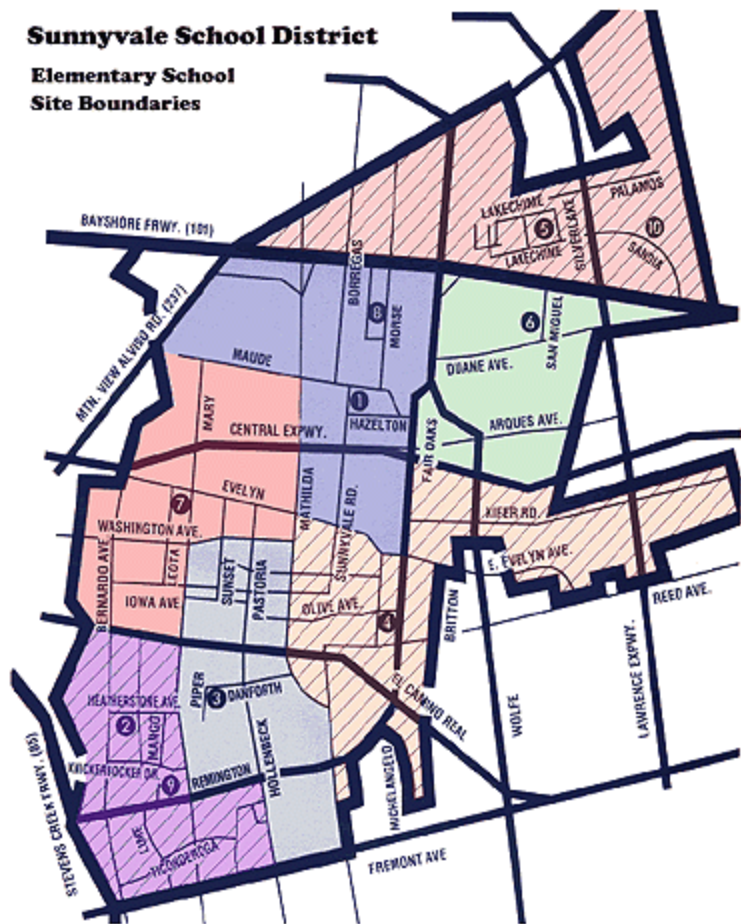

Sunnyvale School District

Elementary School Site Boundaries

8 Columbia Middle (6-8)

- 1 Bishop
- 5 Lakewood
- 6 San Miguel
- 10 Fairwood

Feeder Elementary Schools

9 Sunnyvale Middle (6-8)

- 2 Cherry Chase
- 3 Cumberland
- 4 Ellis
- 7 Vargas